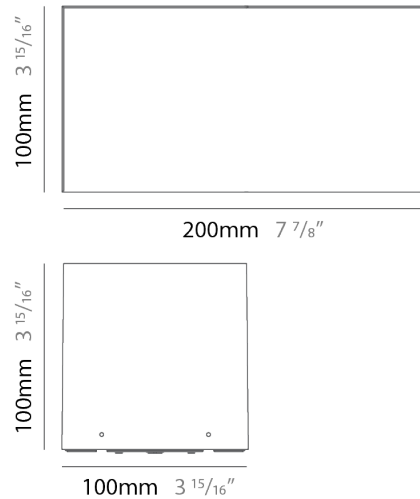

GENERAL

Series: Mini Special
Brand: Platek
Division: Exterior
Mounting Type: Surface
Mounting Location: Ceiling
Subcategory: Downlight

PHYSICAL

Shape: Rectangle
Length (mm): 200
Length (in): 7 7/8
Width (mm): 100
Width (in): 3 15/16
Height (mm): 100
Height (in): 3 15/16
Light Distribution: Direct
Diffuser: Clear tempered glass / Diffused Sandblasted Glass
Fixture Finish: [BLK](#) / [WHI](#) / [GRY](#) / [COR](#) / [ANT](#) / [BRZ](#)
Fixture Material: Aluminum Die Cast

ELECTRICAL

Lamp Type: LED
Input Wattage (W): 11
Total Output Wattage (W): 8
Dimming: Non-Dimmable
Driver Included: Yes
Driver Location: Integrated
Driver Type: Constant Current - 120Vac
Driver Class: Class 2
Input Voltage (V): 120 - 277
Constant Current (mA): 700
Upon Request: (Not included - see components [IP65 or higher enclosure to be supplied by others]) Remote: 0-10Vdc dimming / Integral: Phase dimming 120Vac / Non-dimming 120/277Vac

LED

Color Temperature (°K): [3000](#) / [4000](#)
Max. Delivered Lumen (lm): 770 / 800
Nominal Lumen (lm): 1040 / 1080
CRI: >80 CRI
Lamp Life (hrs): 60000

OPTICAL

Optic°: [Transparent](#) / [Diffused](#)

RATINGS AND CERTIFICATIONS

Certified By: Certified for North American Standards
IP rating: IP65
IK Rating: IK05
Bug Rating: B1 U1 G0

PROJECT
TYPE
SPECIFIER
QUANTITY
DATE