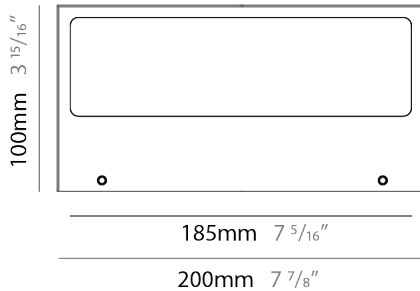

1. To build a product code in our configurator select the specify button on the base model # product page
2. To build a manual product code on this datasheet choose from the options listed below in blue font and add the suffix to the base model #

GENERAL

Series: Mini Special
Brand: Platek
Division: Exterior
Mounting Type: Surface
Mounting Location: Wall
Subcategory: Wall Effect

PHYSICAL

Shape: Rectangle
Length (mm): 200
Length (in): 7 7/8
Height (mm): 100
Depth (mm): 100
Height (in): 3 15/16
Depth (in): 3 15/16
Light Distribution: Direct
Weight (kg): 1.6
Weight (lbs): 3.53
Diffuser: Clear tempered glass / Diffused Sandblasted Glass
Fixture Finish: [BLK / WHI / GRY / COR / ANT / BRZ](#)
Fixture Material: Aluminum Die Cast

ELECTRICAL

Lamp Type: LED
Input Wattage (W): 10 / 19.5
Total Output Wattage (W): 8 / 18
Dimming: Non-Dimming / Phase Dimming (120vac Only)
Driver Included: Yes
Driver Location: Integrated
Driver Type: Constant Current - 120 / 277Vac
Driver Class: Class 2
Input Voltage (V): 120 - 277
Constant Current (MA): 700
Upon Request: Remote: 0-10Vdc dimming

LED

Number of LEDs: 1 / 4
Color Temperature (°K): [3000 / 4000](#)
Max. Delivered Lumen (lm): 910 / 945
Nominal Lumen (lm): 1040 / 1080
CRI: >80 CRI
Lamp Life (hrs): 60000

OPTICAL

Optic°: [1 Opening](#)

RATINGS AND CERTIFICATIONS

Certified By: Certified for North American Standards
IP rating: IP65
IK Rating: IK05
Bug Rating: B1 U4 G0

PROJECT
TYPE
SPECIFIER
QUANTITY
DATE